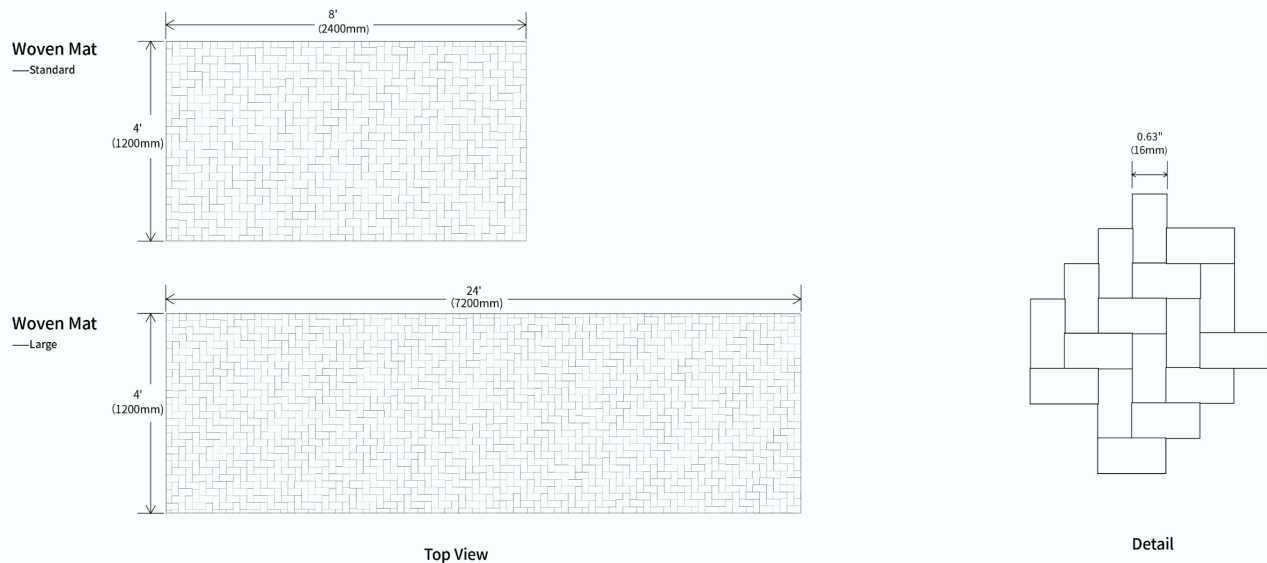

PRODUCT DATA SHEET

Description

ONETHATCH™ Woven Mat is a decorative product simulating natural bamboo matting’s appearance and three-dimensional shape with added durability and fire retardant. Wherever you installed it, you’ll be amazed at how well it withstands extreme climate conditions, pest damage, and general wear & tear for decades while still looking fabulous.

Feature

- Fire and Weather Resistant
- Thickness
- Easy to Install
- Maintenance Free
- Eco-Friendly (Non-PVC)
- 20 Year Guarantee

Specification

	WEIGHT	SIZE	THICKNESS	COVERAGE	MATERIAL
Woven Mat (Standard)	10.17 lbs (4.6 kg)	4 x 8' (1.2 x 2.4m)	1mm	31 Sq.ft (2.88 m ²)	PA6
Woven Mat (Large)	30.50lbs (13.8kg)	4 x 24' (1.2 x 7.2m)	1mm	93 Sq.ft (8.64 m ²)	PA6