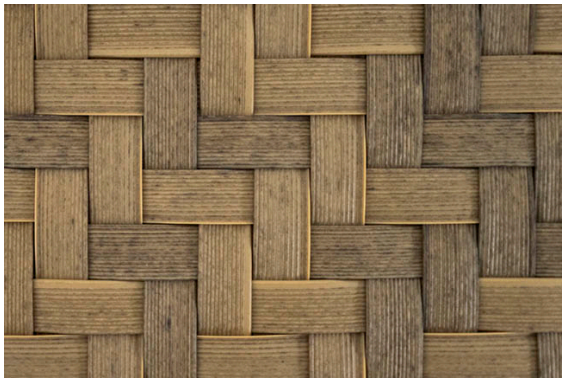

Variation

Teak

ITEM NO.	Walnut	Walnut (FR)	Teak	Teak (FR)	Golden Oak	Golden Oak (FR)
Woven Mat (Standard)	OT7240686	OT7240686F	OT7240089	OT7240089F	OT7240311	OT7240311F
Woven Mat (Large)	OT7720686	OT7720686F	OT7720089	OT7720089F	OT7720311	OT7720311F

Color: ONETHATCH™ Woven Mat is offered in three tones as standard: “Walnut”, “Teak” and “Golden Oak”. Custom color and weave pattern are available for commercial projects.