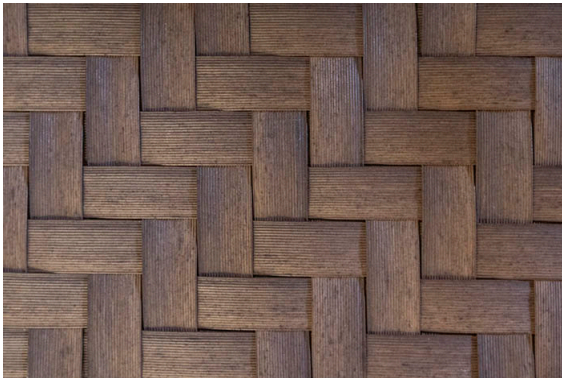

Variation

Walnut