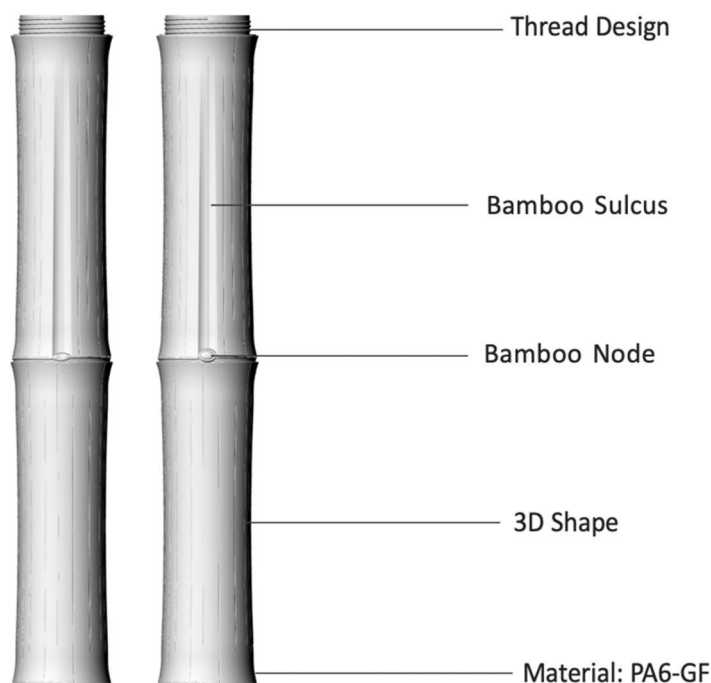

PRODUCT DATA SHEET

Description

ONETHATCH™ Bamboo Pole is designed to replicate the appearance, three-dimensional surfaces and weathered textures of natural bamboo poles. Wherever you installed it, you'll be astonished at how well it withstands harsh climate conditions, pest damage, and general wear & tear for decades while still looking fabulous.

Note: ONETHATCH™ Bamboo Pole should not be used for support structures.

Drawing

Feature

- Fire and Weather Resistant
- Easy to Install
- Eco-Friendly (Non-PVC)
- Thickness
- Maintenance Free
- 20 Year Guarantee