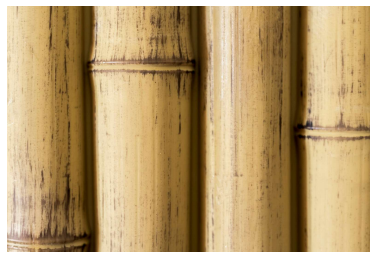

02. Aged

Material: ONETHATCH™ Bamboo Pole is made with special reinforced PA6 resins. Product can be custom produced with ASA/ABS resins for full container order. Contact us for more information.

End Cap: The End Caps are available for all models to conceal the last threads and keep the elements out.

Packing

	PCS/CTN	N.W./CTN	CTN SIZE	CTN/CTR 20' GP	CTN/CTR 40' GP
Dia 25mm(1inch) Bamboo Pole	225	29.66kg (65.40lbs)	535*430*430mm (21*16.9*16.9")	300	550
Dia 40mm(1.5inches) Bamboo Pole	110	25.20kg (55.56lbs)			
Dia 50mm(2inches) Bamboo Pole	72	24.76kg (54.59lbs)			
Dia 65mm(2.5inches) Bamboo Pole	42	23.35kg (51.48lbs)			
Dia 75mm(3inches) Bamboo Pole	30	19.25kg (42.44lbs)			

Storage

Store ONETHATCH™ Bamboo Pole in a dry, well-ventilated location.

Do not expose cartons to excessive moisture.

Do not expose cartons from direct sunlight.

Excessive moisture may cause cartons to collapse.

Keep away from the heat source; handle with care.

Maintenance

ONETHATCH™ Bamboo Pole was designed so that no maintenance is needed to deliver the best performance. However, it is recommended to do an annual inspection.