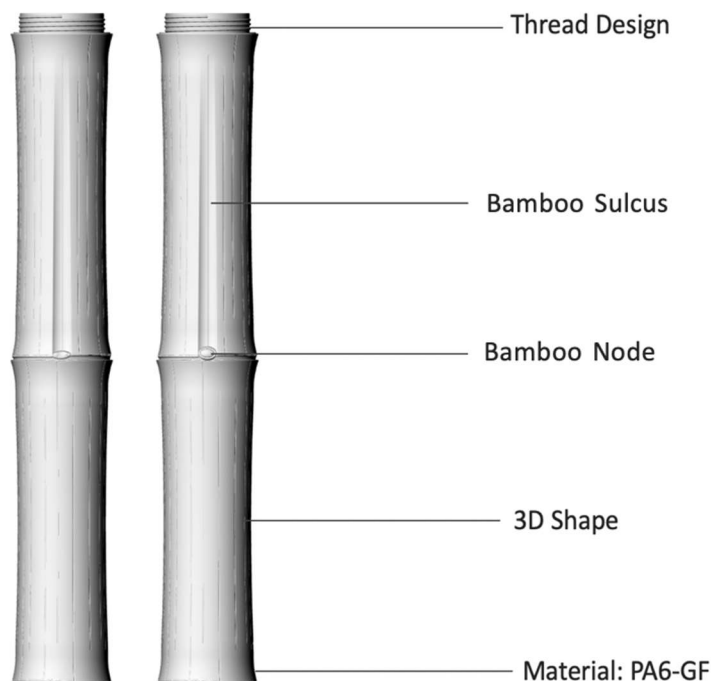

PRODUCT DATA SHEET

Description

ONETHATCH™ Bamboo Pole is designed to replicate the appearance, three-dimensional surfaces and weathered textures of natural bamboo poles. Wherever you installed it, you'll be astonished at how well it withstands harsh climate conditions, pest damage, and general wear & tear for decades while still looking fabulous.

Note: ONETHATCH™ Bamboo Pole should not be used for support structures.

Drawing

Feature

- Fire and Weather Resistant
- Easy to Install
- Eco-Friendly (Non-PVC)
- Thickness
- Maintenance Free
- 20 Year Guarantee