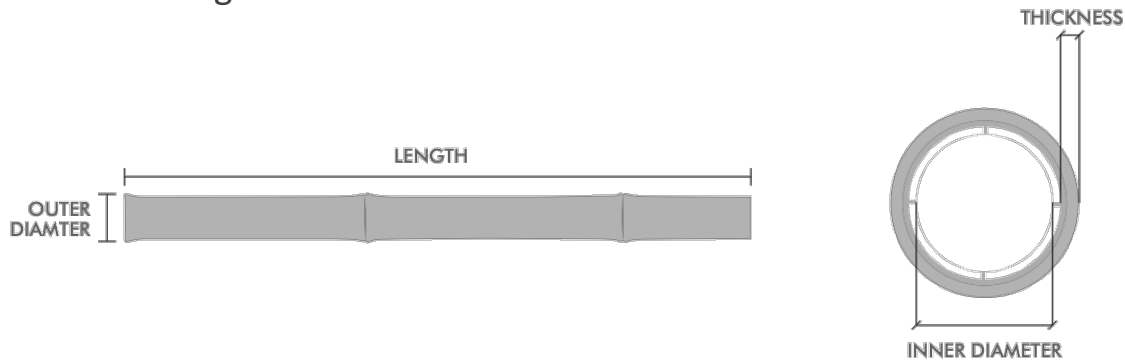

PRODUCT DATA SHEET

Description

ONETHATCH® Bamboo Pole is designed to capture the essence of real bamboo down to the finest detail. Wherever you installed it, you'll be amazed at how well it withstands harsh climate conditions, pest damage, and general wear & tear for decades while still looking fabulous. Available in Threaded Bamboo and One Length Bamboo versions.

Specification

A. Threaded Bamboo Pole

ITEM	OUTER DIAMETER	INNER DIAMETER	LENGTH	THICKNESS	WEIGHT	MATERIAL
OT1025089N	25MM	16MM	508MM	3MM	0.26KG/LM	ASA
OT1040089N	40MM	27MM	508MM	3MM	0.44KG/LM	ASA
OT1050089N	50MM	40MM	508MM	4.5MM	0.57KG/LM	ASA
OT1075089N	75MM	63MM	508MM	4.5MM	1.28KG/LM	ASA

B. One Length Bamboo Pole

ITEM	OUTER DIAMETER	INNER DIAMETER	MAX LENGTH	THICKNESS	WEIGHT	MATERIAL
OT2025089N	25MM	18MM	<6000MM	2.5MM	0.19KG/LM	ASA
OT2035089N	35MM	27MM	<6000MM	2.5MM	0.24KG/LM	ASA
OT2045089N	45MM	34MM	<6000MM	3MM	0.38KG/LM	ASA
OT2055089N	55MM	42MM	<6000MM	3MM	0.45KG/LM	ASA
OT2075089N	75MM	62MM	<6000MM	3MM	0.90KG/LM	ASA