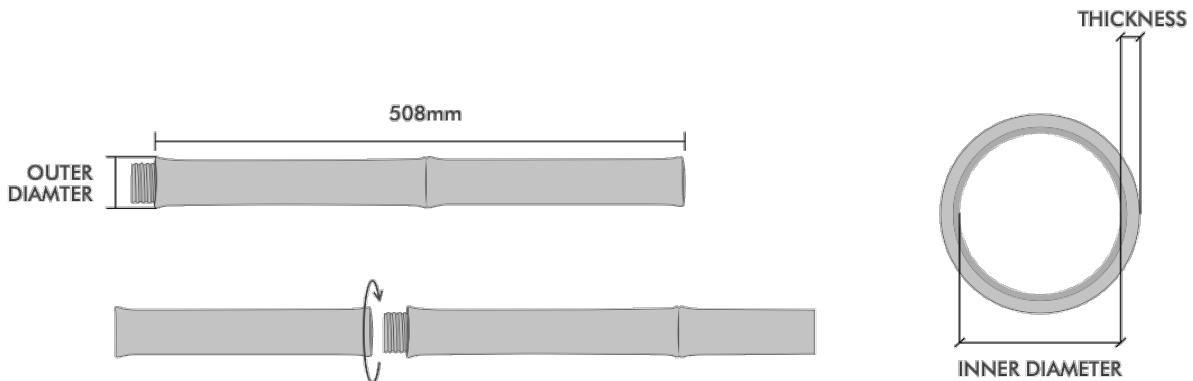

PRODUCT DATA SHEET

Description

ONETHATCH® Bamboo Pole is designed to capture the essence of real bamboo down to the finest detail. Wherever you installed it, you'll be amazed at how well it withstands harsh climate conditions, pest damage, and general wear & tear for decades while still looking fabulous. Available in Threaded Bamboo and One Length Bamboo versions.

Specification

A. Threaded Bamboo Pole

ITEM	OUTER DIAMETER	INNER DIAMETER	LENGTH	THICKNESS	WEIGHT	MATERIAL
OT1025089N	25MM	16MM	508MM	3MM	0.26KG/LM	ASA
OT1040089N	40MM	27MM	508MM	3MM	0.44KG/LM	ASA
OT1050089N	50MM	40MM	508MM	4.5MM	0.57KG/LM	ASA
OT1075089N	75MM	63MM	508MM	4.5MM	1.28KG/LM	ASA

B. One Length Bamboo Pole

ITEM	OUTER DIAMETER	INNER DIAMETER	MAX LENGTH	THICKNESS	WEIGHT	MATERIAL
OT2025089N	25MM	18MM	<6000MM	2.5MM	0.19KG/LM	ASA
OT2035089N	35MM	27MM	<6000MM	2.5MM	0.24KG/LM	ASA
OT2045089N	45MM	34MM	<6000MM	3MM	0.38KG/LM	ASA
OT2055089N	55MM	42MM	<6000MM	3MM	0.45KG/LM	ASA
OT2075089N	75MM	62MM	<6000MM	3MM	0.90KG/LM	ASA