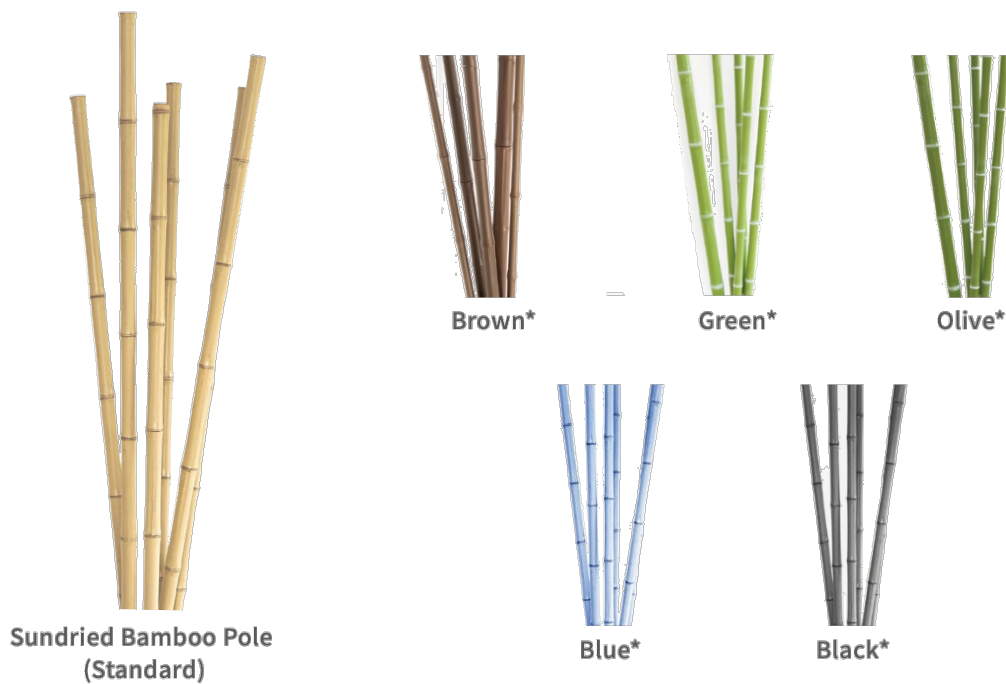

PRODUCT DATA SHEET

Description

ONETHATCH® Bamboo Pole is designed to capture the essence of real bamboo down to the finest detail. Wherever you installed it, you'll be amazed at how well it withstands harsh climate conditions, pest damage, and general wear & tear for decades while still looking fabulous. Available in Threaded Bamboo and One Length Bamboo versions.

Specification

A. Threaded Bamboo Pole

ITEM	OUTER DIAMETER	INNER DIAMETER	LENGTH	THICKNESS	WEIGHT	MATERIAL
OT1025089N	25MM	16MM	508MM	3MM	0.26KG/LM	ASA
OT1040089N	40MM	27MM	508MM	3MM	0.44KG/LM	ASA
OT1050089N	50MM	40MM	508MM	4.5MM	0.57KG/LM	ASA
OT1075089N	75MM	63MM	508MM	4.5MM	1.28KG/LM	ASA

Variations

Note: The colors provided below are a guide only. We recommend that you request samples from us for final color selection or approval.

Standard Color: ONETHATCH® Bamboo Pole is offered in “Sundried” as standard.